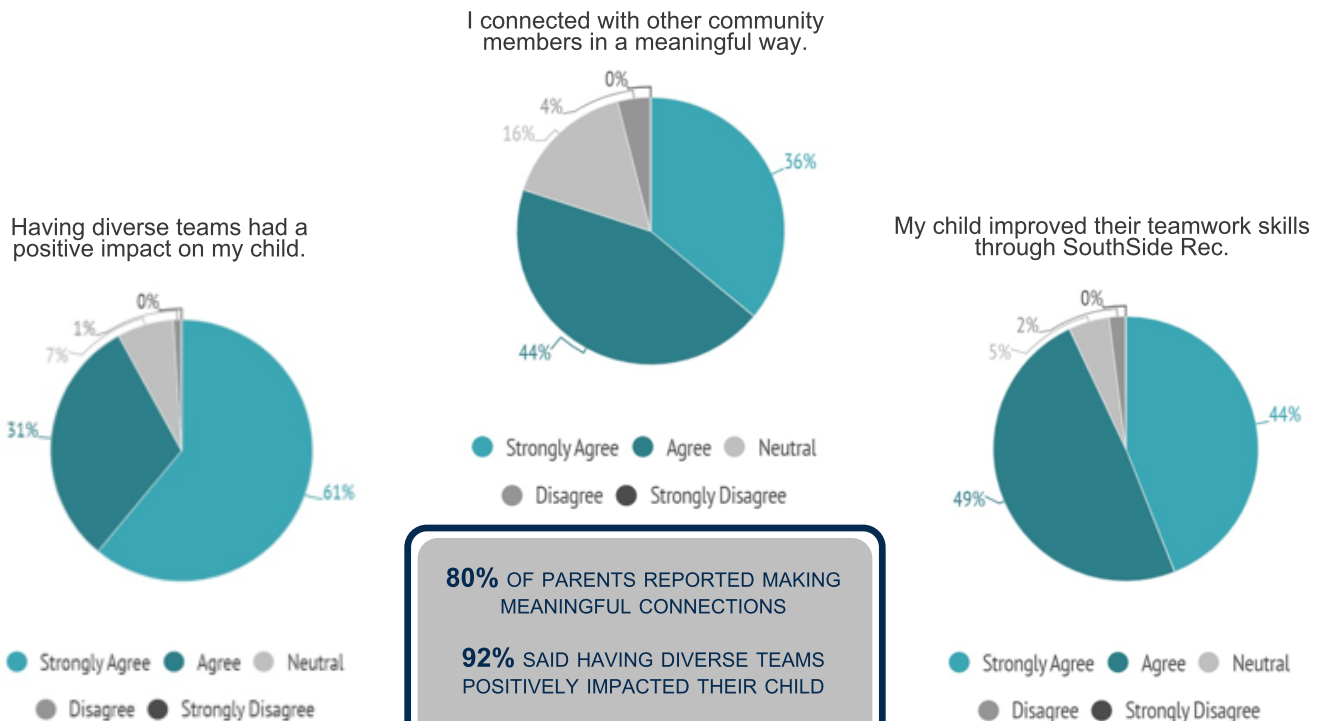

Impact

From grandparent spectators, to parent volunteers, to youth participants, youth programs have the unique ability to bring all generations and demographics together in a common space. SouthSide Rec uses this quality of youth programs to provide opportunities that connect our diverse community. With a focus on inclusion and positive youth interaction, SouthSide Rec values development and having fun over high scores and winning, leading to impactful outcomes.

"I love this program and the many opportunities it affords the kids and families that participate. It's a lot more than learning baseball skills and playing fun games. I am thankful for all that you do and the efforts everyone goes to, to provide fun, safe learning experiences for the kids. Thank you!"

-- SouthSide Rec baseball parent

"I thank you so much for what you have provided to my son. Prior to attending he was not using his words and couldn't hold a conversation with other kids. Now he is talking and not shy to interact with strangers. I want to send hugs to the entire staff!!!"

-- Southside Rec baseball parent

The average of 136 parent survey responses reflects how our program positively influences community relationships, the physical activity of participants, and youth character development.