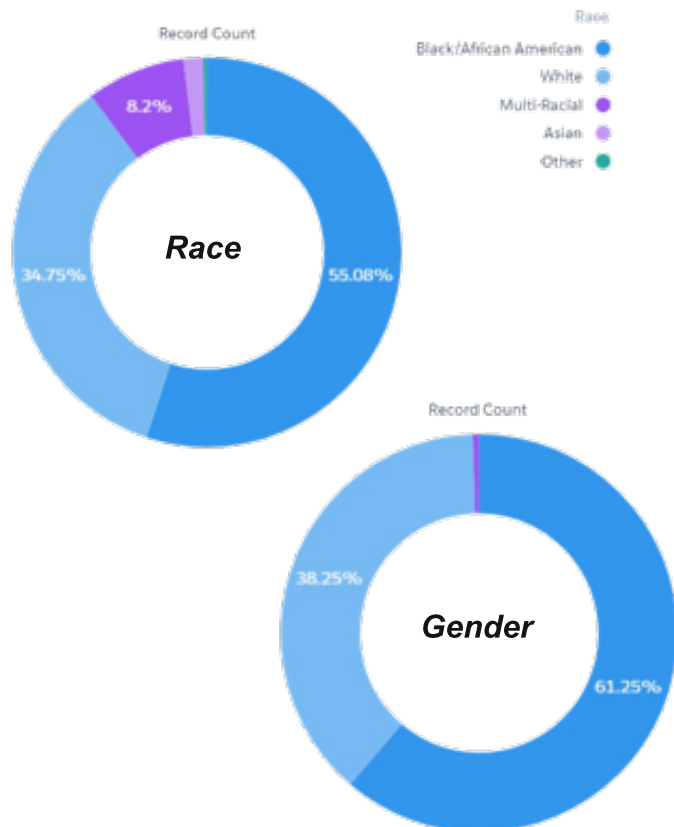

SouthSide Rec Participation

5.6% of youth participants identified as Hispanic or Latino/a.